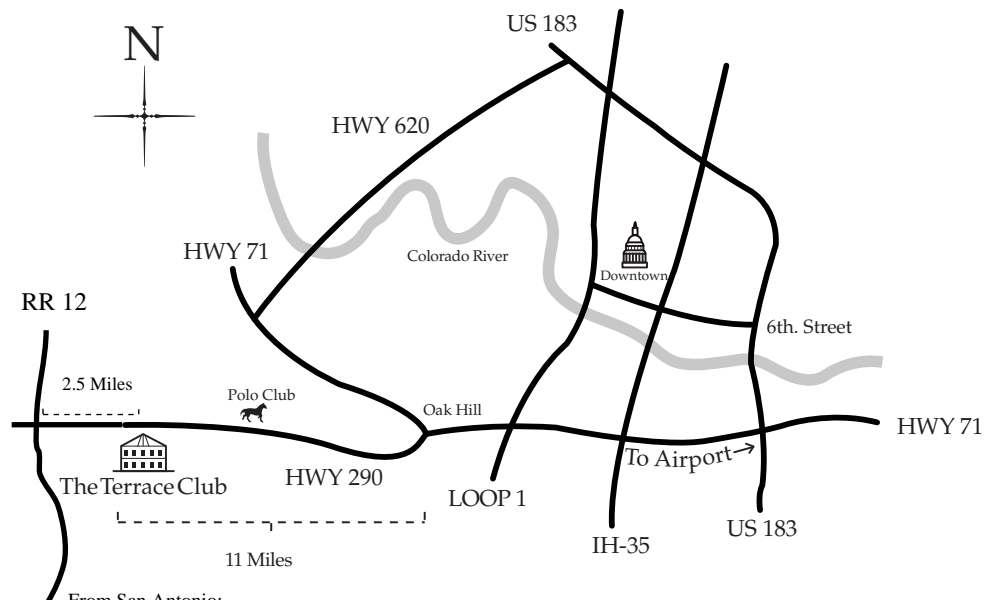

From San Antonio:
Continue east on US 290 from Hwy 281
Terrace Club is 2.5 miles on the right
hand side from RR 12.

From Austin:
Head west on US 290
Terrace Club is 11 miles on the left hand
side from the 290/71 split in Oak Hill.

For information call (512) 894-4009

From San Antonio:
Continue east on US 290 from Hwy 281
Terrace Club is 2.5 miles on the right
hand side from RR 12.

From Austin:
Head west on US 290
Terrace Club is 11 miles on the left hand
side from the 290/71 split in Oak Hill.