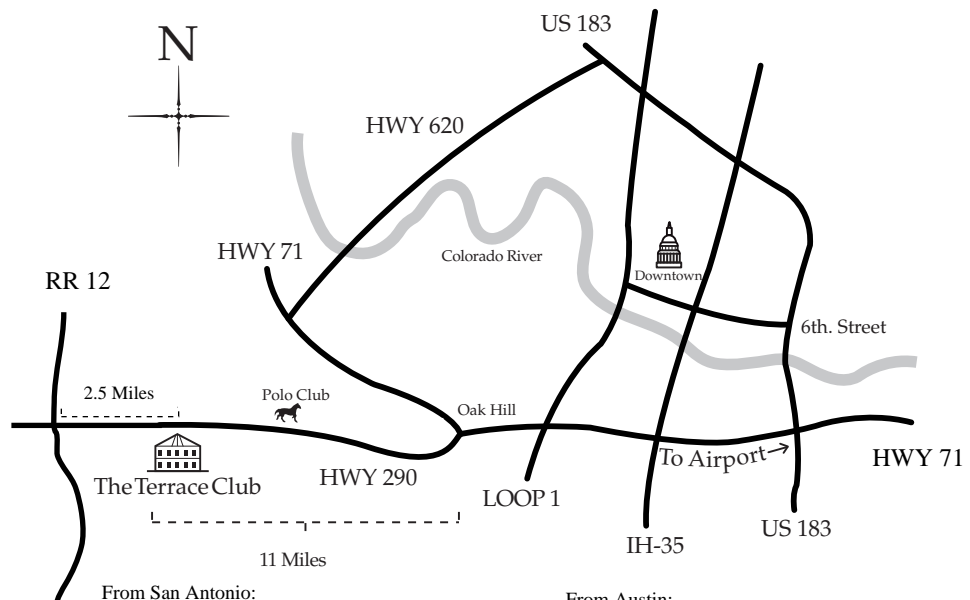

From San Antonio:
Continue east on US 290 from Hwy 281
Terrace Club is 2.5 miles on the right
hand side from RR 12.

From Austin:
Head west on US 290
Terrace Club is 11 miles on the left hand
side from the 290/71 split in Oak Hill.

For information call (512) 894-4009

From San Antonio:
Continue east on US 290 from Hwy 281
Terrace Club is 2.5 miles on the right
hand side from RR 12.

From Austin:
Head west on US 290
Terrace Club is 11 miles on the left hand
side from the 290/71 split in Oak Hill.