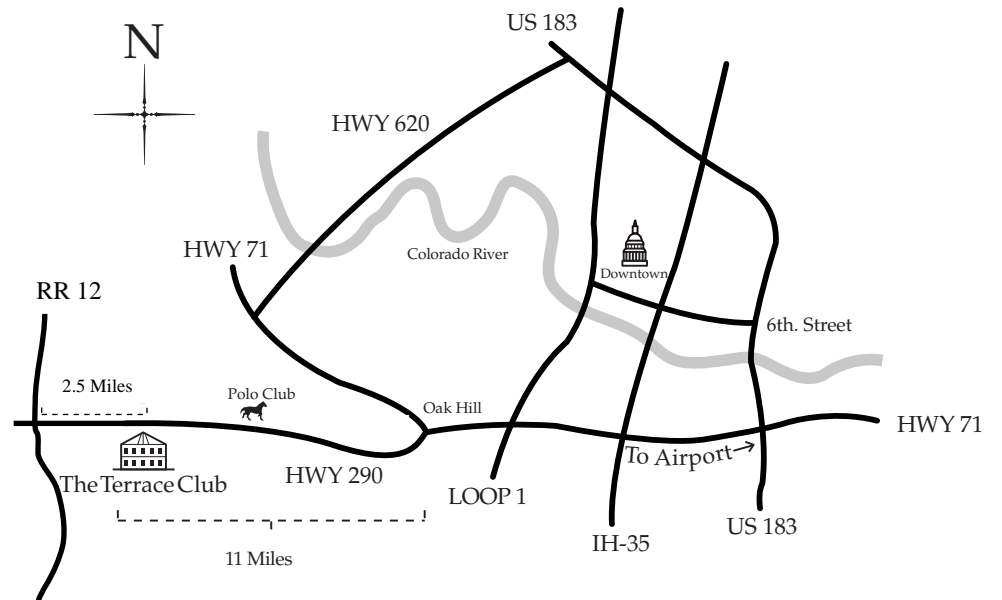

From San Antonio:
Continue east on US 290 from Hwy 281
Terrace Club is 2.5 miles on the right
hand side from RR 12.

From Austin:
Head west on US 290
Terrace Club is 11 miles on the left hand
side from the 290/71 split in Oak Hill.

For information call (512) 894-4009

From San Antonio:
Continue east on US 290 from Hwy 281
Terrace Club is 2.5 miles on the right
hand side from RR 12.

From Austin:
Head west on US 290
Terrace Club is 11 miles on the left hand
side from the 290/71 split in Oak Hill.